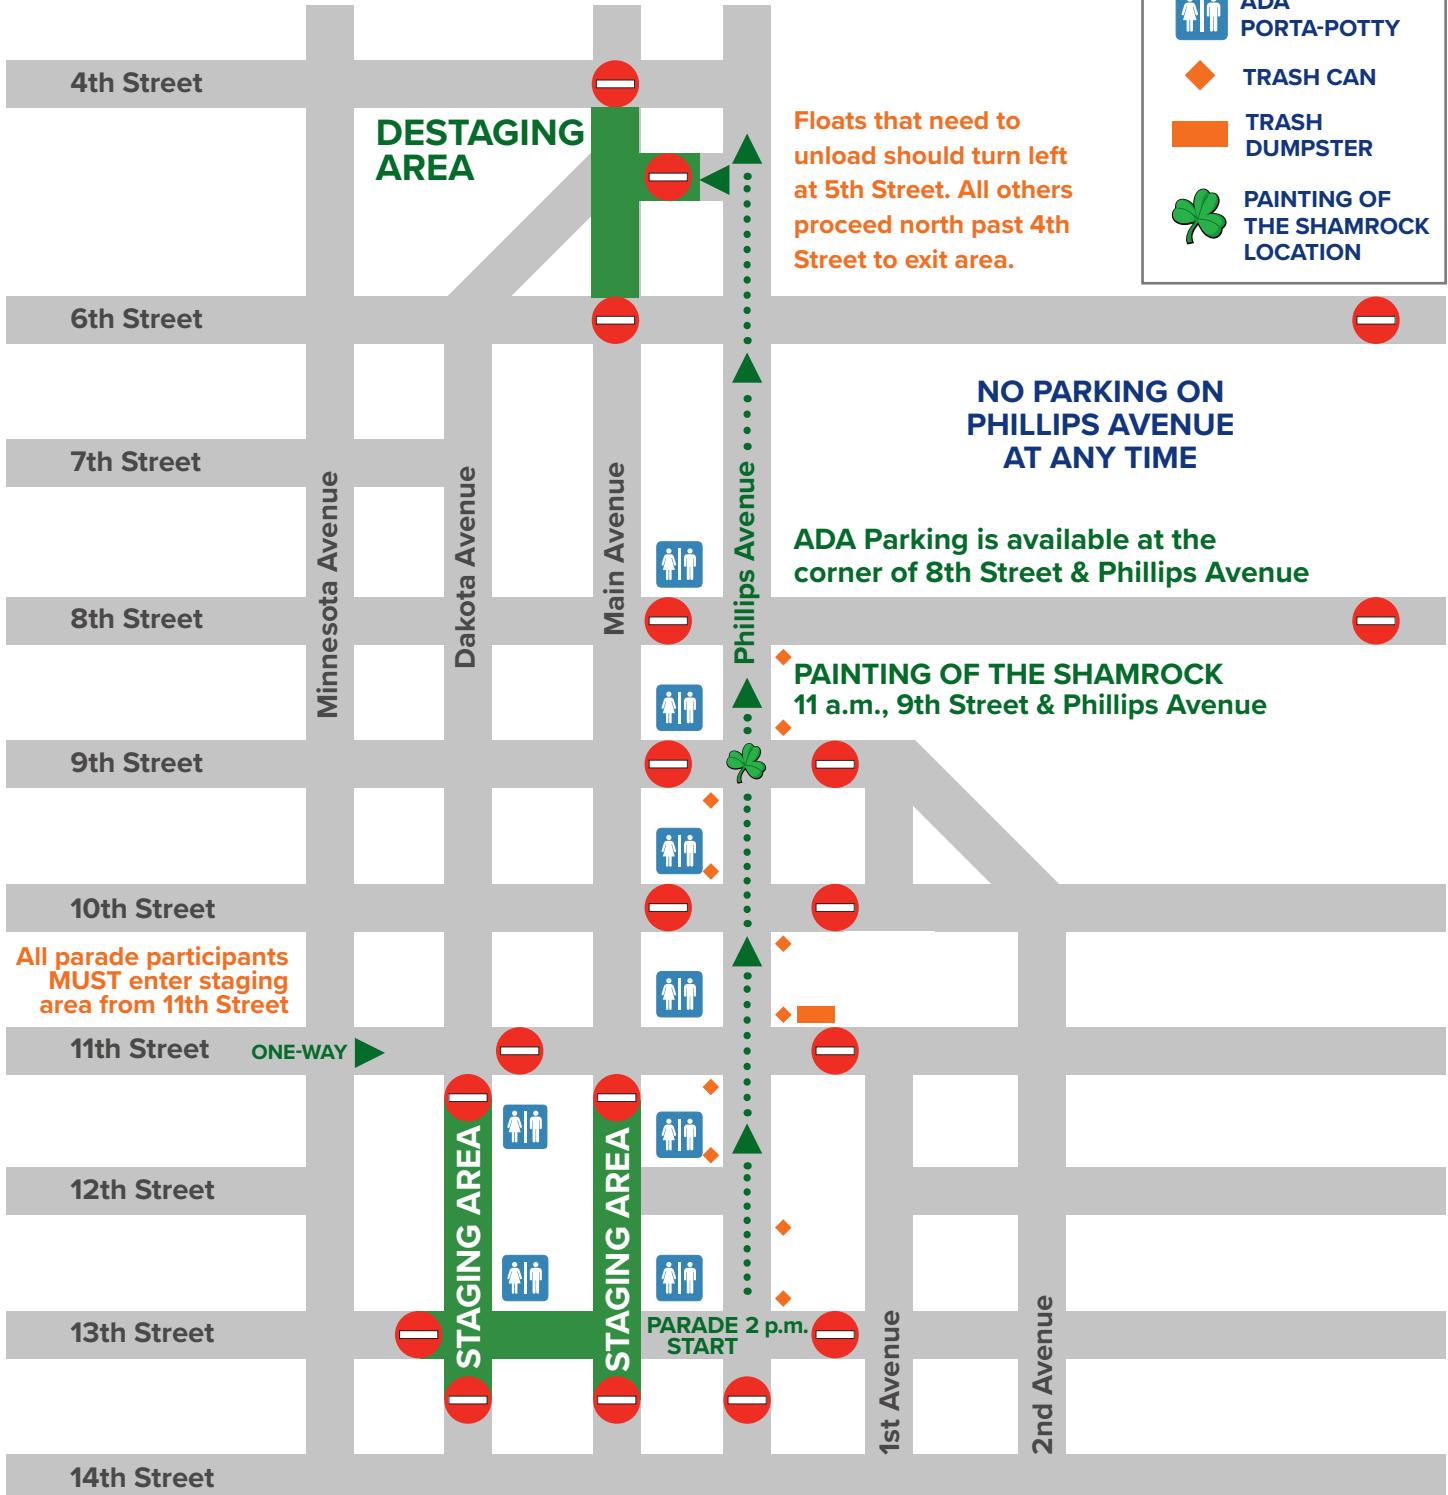

# 2020 St. Patrick's Day Parade

## Saturday, March 14, 2020

**LEGEND**

- PARADE ROUTE
- ROAD CLOSED AT 1:30 P.M.
- ADA PORTA-POTTY
- TRASH CAN
- TRASH DUMPSTER
- PAINTING OF THE SHAMROCK LOCATION

All parade participants MUST enter staging area from 11th Street

Floats that need to unload should turn left at 5th Street. All others proceed north past 4th Street to exit area.

**NO PARKING ON PHILLIPS AVENUE AT ANY TIME**

ADA Parking is available at the corner of 8th Street & Phillips Avenue

PAINTING OF THE SHAMROCK 11 a.m., 9th Street & Phillips Avenue

PARADE 2 p.m. START

\*Map subject to change. For those who are registered, please check your email closer to the event for final map and line-up instructions.